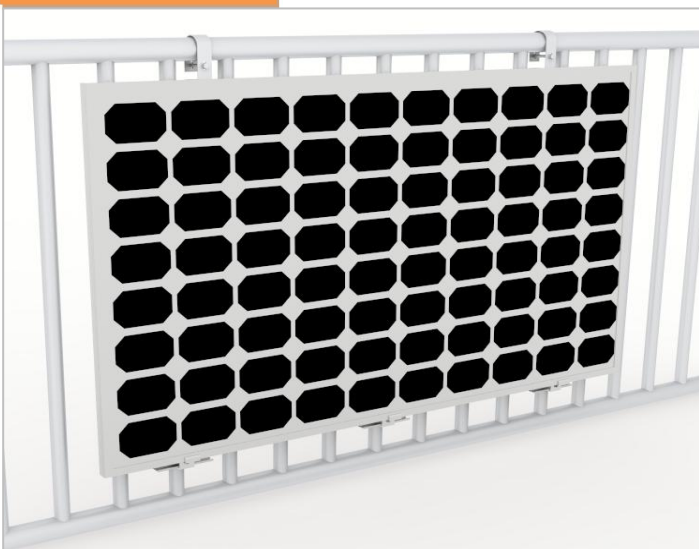

Technical Information:

- Installation Site: Balcony
- Module Orientation: Landscape
- Module Type: Framed
- Material: Aluminum 6005-T5 & SUS 304
- Tilt Angle: 0°~ 30°
- Warranty: 12 Years

Balcony structure type B

Front View

Components List